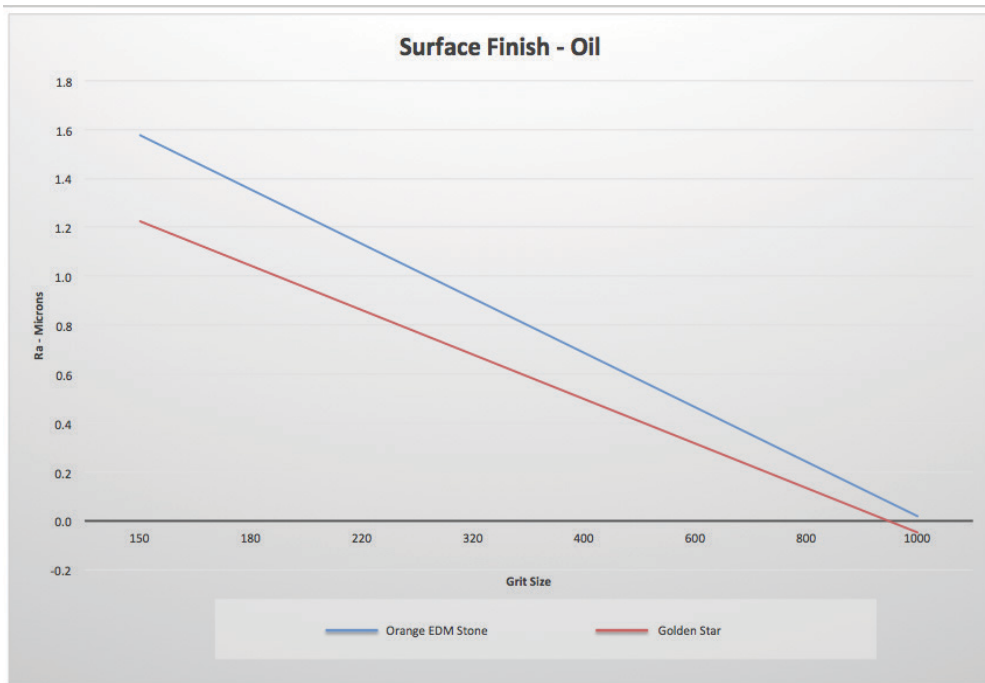

The Golden Star

The Latest Star in BORIDE's Mold Stone Lineup

WHY CHOOSE THE GOLDEN STAR OVER A COMPETITIVE PRODUCT?

When tested against a competitor's EDM stone, the Golden Star:

- Was Slightly Harder
- Lasted Longer
- Held Its Shape Better
- Provided a Better Finish

Contact your Local Distributor Today!

WWW.BORIDEABRASIVES.COM

INFO@BORIDEABRASIVES.COM

PHONE 231.929.2121

TOLL FREE 800.662.0336

FAX 231.946.2852

MADE IN THE USA

BORIDE
Engineered Abrasives

2615 Aero Park Drive | Traverse City, MI 49686