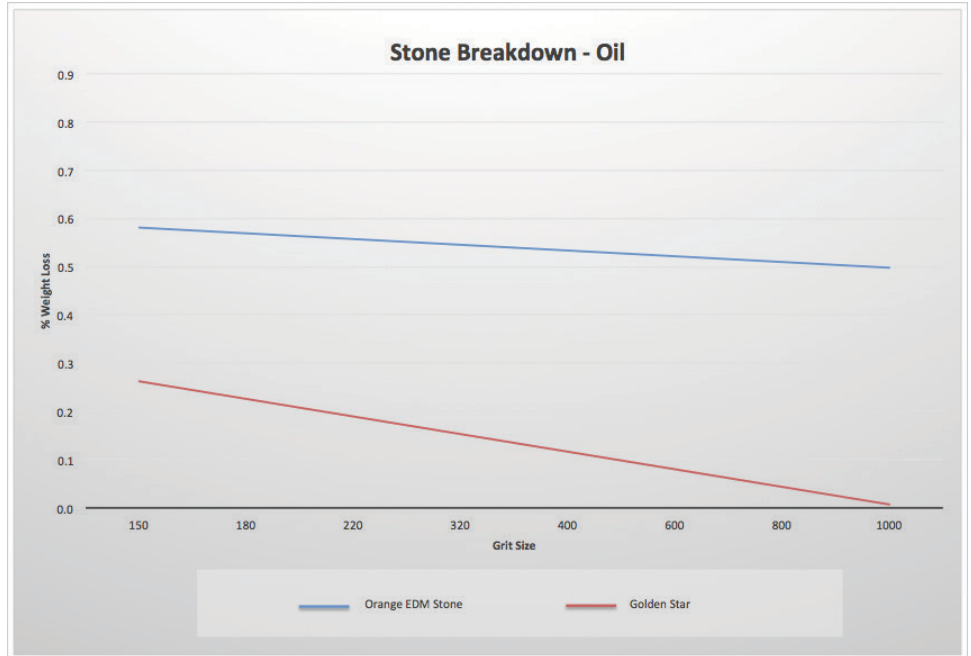

The Golden Star

The Latest Star in BORIDE's Mold Stone Lineup

WHY CHOOSE THE GOLDEN STAR OVER A COMPETITIVE PRODUCT?

When tested against a competitor's EDM stone, the Golden Star:

- Was Slightly Harder
- Lasted Longer
- Held Its Shape Better
- Provided a Better Finish

Contact your Local Distributor Today!

WWW.BORIDEABRASIVES.COM

INFO@BORIDEABRASIVES.COM

PHONE 231.929.2121

TOLL FREE 800.662.0336

FAX 231.946.2852

MADE IN THE USA

BORIDE
Engineered Abrasives

2615 Aero Park Drive | Traverse City, MI 49686