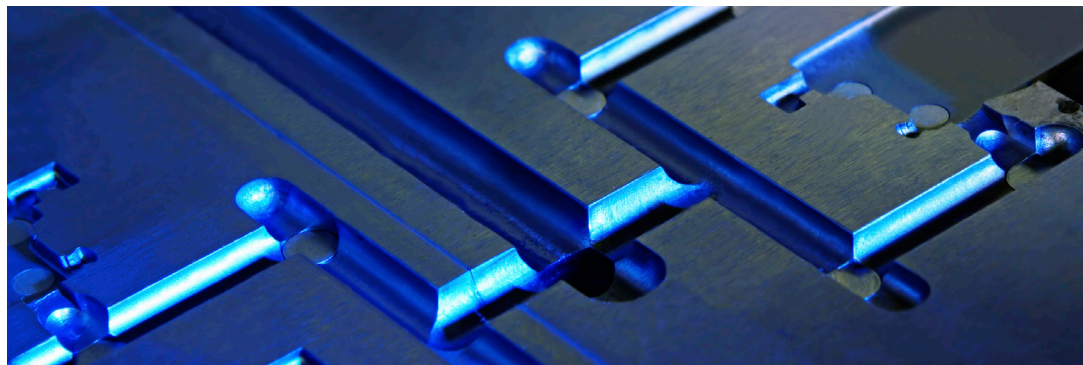

Rib Light & Rib Light Reach

Illuminate Hard to See Spots

Rib lights are high intensity LED pen lights for polishers and mold makers. Excellent for illuminating ribs and slots. Available in both standard or rib light reach styles.

PRODUCT FEATURES

- High Intensity LED Light
- Available in Standard Pen Light or Bendable Gooseneck Style
- Choose White or Blue LED light in Pen Light Style
- Includes 3 AAAA Batteries

RELATED PRODUCTS

Detail Stones

Diamond Compound

Air Profilers

Diamond Files

Rib Lights

Item	Description	Style	LIST Price
380100	Rib Light - Blue LED	Straight Pen	27.69
380110	Rib Light - White LED	Straight Pen	26.19
380130	Rib Light Reach - White LED	Flexible Neck	37.75
380090	Rib Light Battery - AAAA (3 per bag)	N/A	1.75