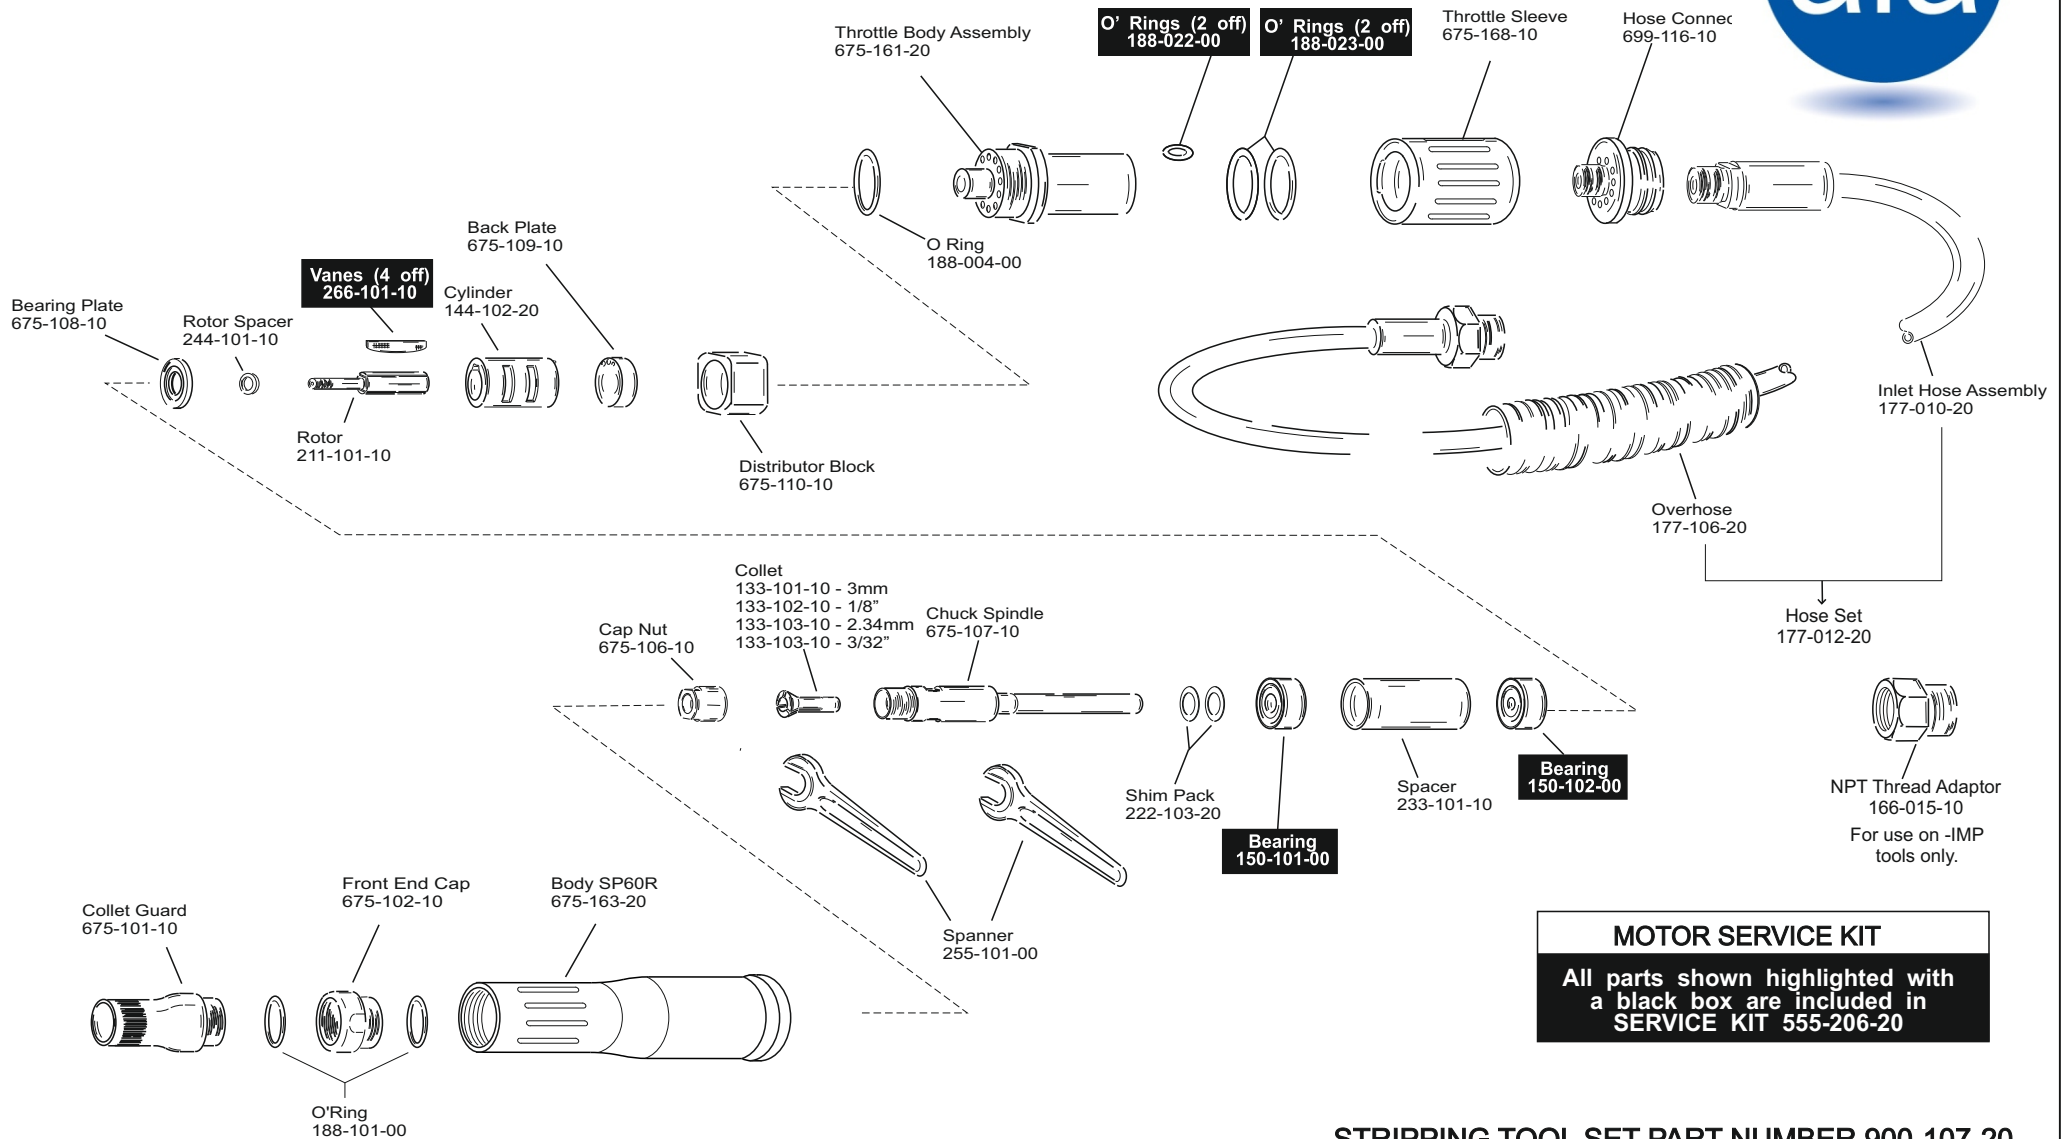

# ATA MODEL SPM80R PARTS LIST

990-308-10 | 240418

**MOTOR SERVICE KIT**  
All parts shown highlighted with a black box are included in SERVICE KIT 555-206-20

STRIPPING TOOL SET PART NUMBER 900-107-20

MODEL	R.P.M.	m <sup>3</sup> /min	kg	dB(A)	m/s <sup>2</sup>
SPM80R	80,000	0.2	0.15	67	<2.5