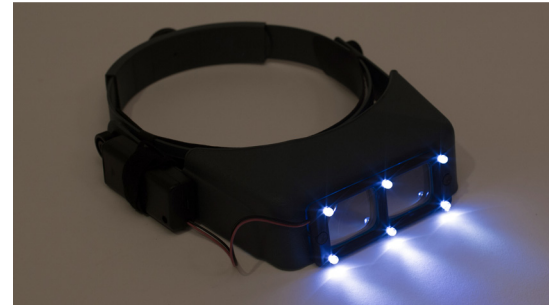

Vision Equipment & Accessories

Precision Binocular Headband Magnifier Reduces Eye Strain Without Compromising Efficiency

Designed to be worn by professionals and craftsman whose tasks require close, accurate work, these magnifier visors leave both hands free and allow three dimensional vision.

OptiVISOR LIGHT KIT FEATURES - Item # 380140 - LIST Price 24.95

- LED lighting system designed specifically for the OptiVISOR
- Six LED bulbs with over 100,000 hour life expectancies
- The best possible LED lighting solution available based on intensity, radiant pattern, color temperature and battery life.
- Reduces shadows and increases visibility in any environment lighting up holes, ribs and cavities
- 2 – AA batteries included

OptiLOUPE PRODUCT FEATURES - Item # 380180 - LIST Price 14.33

- Attachable lens designed for monocular use on either eye of any OptiVISOR
- Easily flips up or down
- Provides additional 2.5 times magnification.